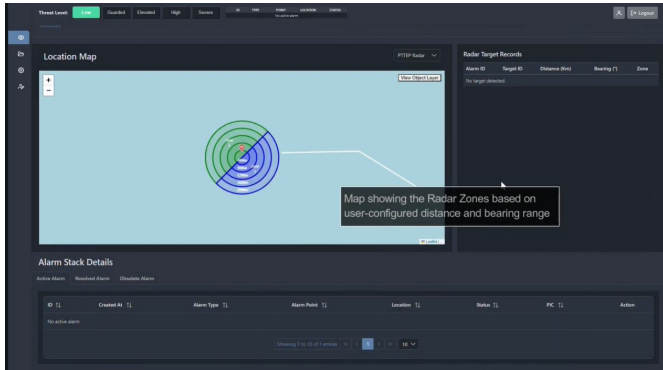

Case Studies: Radar PTZ Tracking for offshore, marine, port and border control using Simpify platform

Radar Integrated Multiple PTZ Tracking

Our system combines radar technology with multiple PTZ cameras to create an advanced surveillance solution. When radar detects an object entering an intrusion zone, the PTZ cameras are immediately activated to continuously track and monitor it. Whether overseeing an offshore platform, marine vessel, or sea or land border, this solution **provides comprehensive coverage and swift response to potential security threats**. It's like having a virtual security team working tirelessly to ensure your environment remains safe and secure.

“How Do We Help Them?”

- **Enhanced Tracking:** Combines radar detection with PTZ long-range cameras' visual verification for accurate tracking of intruder vessels.
- **Improved Situational Awareness:** Provides clear understanding of vessel position, speed, and track for better decision-making.
- **Redundancy and Reliability:** Multiple PTZ cameras ensure continuous coverage and backup options if one camera fails.
- **Optimized Resource Allocation:** Radar autonomously detects targets, allowing PTZ cameras to focus on detailed inspection, optimizing response.
- **Real-time Monitoring and Recording:** Enables immediate action and provides evidence through real-time monitoring and recording capabilities.

How It Works?

UI Visualization: The Simplify platform provides an intuitive user interface that displays a radar map with user-configured zones based on distance and bearing range. This helps in monitoring specific areas effectively.

Alarm Trigger: An alarm is immediately triggered when a target or intruder enters the predefined Region of Interest (ROI) zone, allowing for prompt response.

Handover to next PTZ: When the target moves to an adjacent zone, the next PTZ camera will seamlessly continue tracking the target based on its real-time location.