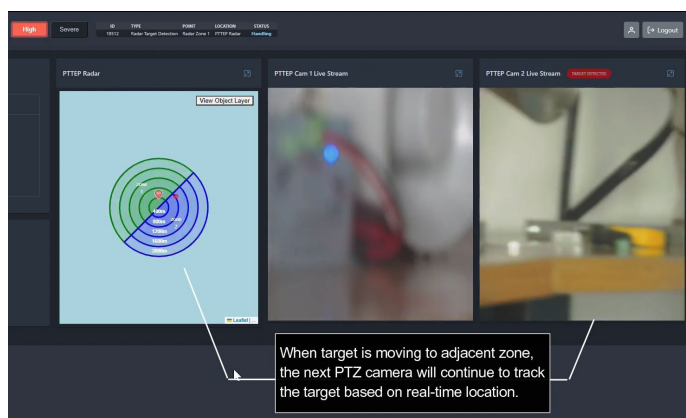

Case Studies: Radar PTZ Tracking for offshore, marine, port and border control using Simpify platform

Radar Integrated Multiple PTZ Tracking

Our system combines radar technology with multiple PTZ cameras to create an advanced surveillance solution. When radar detects an object entering an intrusion zone, the PTZ cameras are immediately activated to continuously track and monitor it. Whether overseeing an offshore platform, marine vessel, or sea or land border, this solution **provides comprehensive coverage and swift response to potential security threats**. It's like having a virtual security team working tirelessly to ensure your environment remains safe and secure.

“How Do We Help Them?”

- **Enhanced Tracking:** Combines radar detection with PTZ long-range cameras' visual verification for accurate tracking of intruder vessels.
- **Improved Situational Awareness:** Provides clear understanding of vessel position, speed, and track for better decision-making.
- **Redundancy and Reliability:** Multiple PTZ cameras ensure continuous coverage and backup options if one camera fails.
- **Optimized Resource Allocation:** Radar autonomously detects targets, allowing PTZ cameras to focus on detailed inspection, optimizing response.
- **Real-time Monitoring and Recording:** Enables immediate action and provides evidence through real-time monitoring and recording capabilities.

How It Works?

UI Visualization: The Simplify platform provides an intuitive user interface that displays a radar map with user-configured zones based on distance and bearing range. This helps in monitoring specific areas effectively.

Alarm Trigger: An alarm is immediately triggered when a target or intruder enters the predefined Region of Interest (ROI) zone, allowing for prompt response.

Handover to next PTZ: When the target moves to an adjacent zone, the next PTZ camera will seamlessly continue tracking the target based on its real-time location.