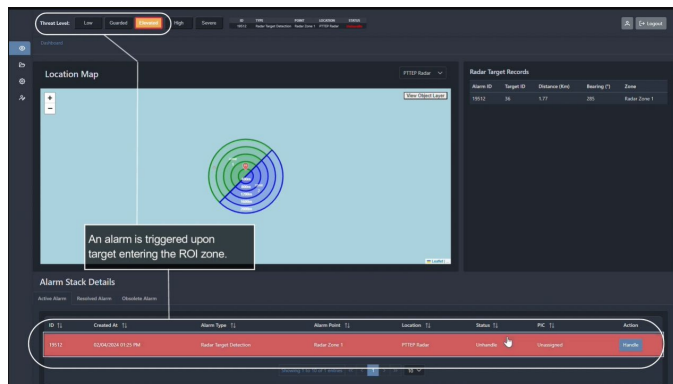

Case Studies: Radar PTZ Tracking for offshore, marine, port and border control using Simpify platform

Radar Integrated Multiple PTZ Tracking

Our system combines radar technology with multiple PTZ cameras to create an advanced surveillance solution. When radar detects an object entering an intrusion zone, the PTZ cameras are immediately activated to continuously track and monitor it. Whether overseeing an offshore platform, marine vessel, or sea or land border, this solution **provides comprehensive coverage and swift response to potential security threats**. It's like having a virtual security team working tirelessly to ensure your environment remains safe and secure.

“How Do We Help Them?”

- **Enhanced Tracking:** Combines radar detection with PTZ long-range cameras' visual verification for accurate tracking of intruder vessels.
- **Improved Situational Awareness:** Provides clear understanding of vessel position, speed, and track for better decision-making.
- **Redundancy and Reliability:** Multiple PTZ cameras ensure continuous coverage and backup options if one camera fails.
- **Optimized Resource Allocation:** Radar autonomously detects targets, allowing PTZ cameras to focus on detailed inspection, optimizing response.
- **Real-time Monitoring and Recording:** Enables immediate action and provides evidence through real-time monitoring and recording capabilities.

How It Works?

UI Visualization: The Simplify platform provides an intuitive user interface that displays a radar map with user-configured zones based on distance and bearing range. This helps in monitoring specific areas effectively.

Alarm Trigger: An alarm is immediately triggered when a target or intruder enters the predefined Region of Interest (ROI) zone, allowing for prompt response.

Handover to next PTZ: When the target moves to an adjacent zone, the next PTZ camera will seamlessly continue tracking the target based on its real-time location.